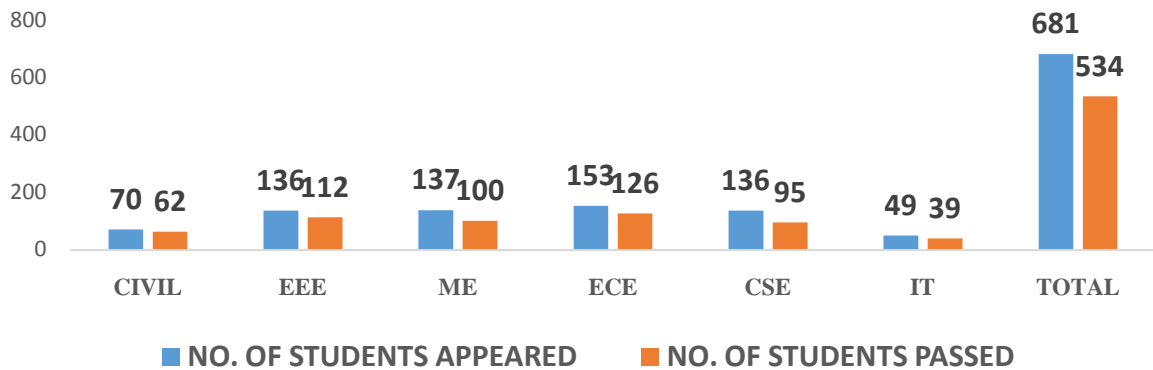

SWARNANDHRA COLLEGE OF ENGINEERING & TECHNOLOGY
SEETHARAMPURAM, NARSAPUR - 534280
EXAMINATION SCETION

2010 Batch - Students Received PCs & CMMs Details

S.No	Dept.	No. of Students			Pass Percentage (%)	Grades			
		Appeared	Passed	Failed		A Grade	B Grade	C Grade	D Grade
1.	CIVIL	70	62	08	88.57	06	28	27	01
2.	EEE-A	68	51	17	75.00	03	18	24	06
3.	EEE-B	68	61	07	89.70	03	22	34	02
4.	ME-A	69	47	22	68.11	-	19	26	02
5.	ME-B	68	53	15	77.94	04	23	24	02
6.	ECE-A	56	48	08	85.71	08	23	16	01
7.	ECE-B	58	50	08	86.20	05	20	24	01
8.	ECE-C	39	28	11	71.79	-	14	13	01
9.	CSE-A	55	39	16	70.90	-	16	20	03
10.	CSE-B	55	39	16	70.90	-	14	19	06
11.	CSE-C	26	17	17	65.38	-	04	13	-
12.	IT	49	39	10	79.59	-	08	21	10
Total		681	534	155	78.41	29	209	261	35

G. N. Visweswara Rao
Office In-charge Examinations

Dr. M. Muralidhara Rao
Principal

GRADUATED STUDENTS FOR ACADAMIC YEAR 2013-2014