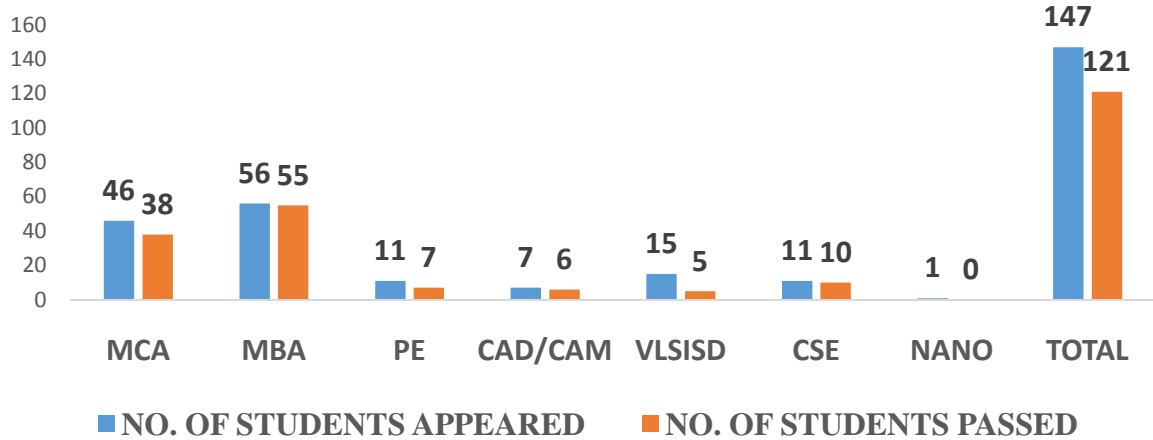

SWARNANDHRA COLLEGE OF ENGINEERING & TECHNOLOGY

SEETHARAMPURAM, NARSAPUR - 534 280 W.G.DT.

EXAMINATION SECTION

PG - Students Received PCs & CMMs Details - A.Y (2013-2014)

PROGRAMME	REGISTERED	PASSED	PERCENTAGE
MCA	46	38	82.61
MBA	56	55	98.21
M.Tech -POWER ELECTRONICS	11	7	63.64
M.Tech-CAD/CAM	7	6	85.71
M.Tech -VLSISD	15	5	33.33
M.Tech -CSE	11	10	90.91
M.Tech -NANO TECHNOLOGY	1	0	0.00
TOTAL	147	121	82.31

G.N.Visweswara Rao
Officer Incharge Examinations

Dr. M.Muralidhara Rao
Principal

PG GRADUATED STUDENTS FOR ACADAMIC YEAR 2013-2014